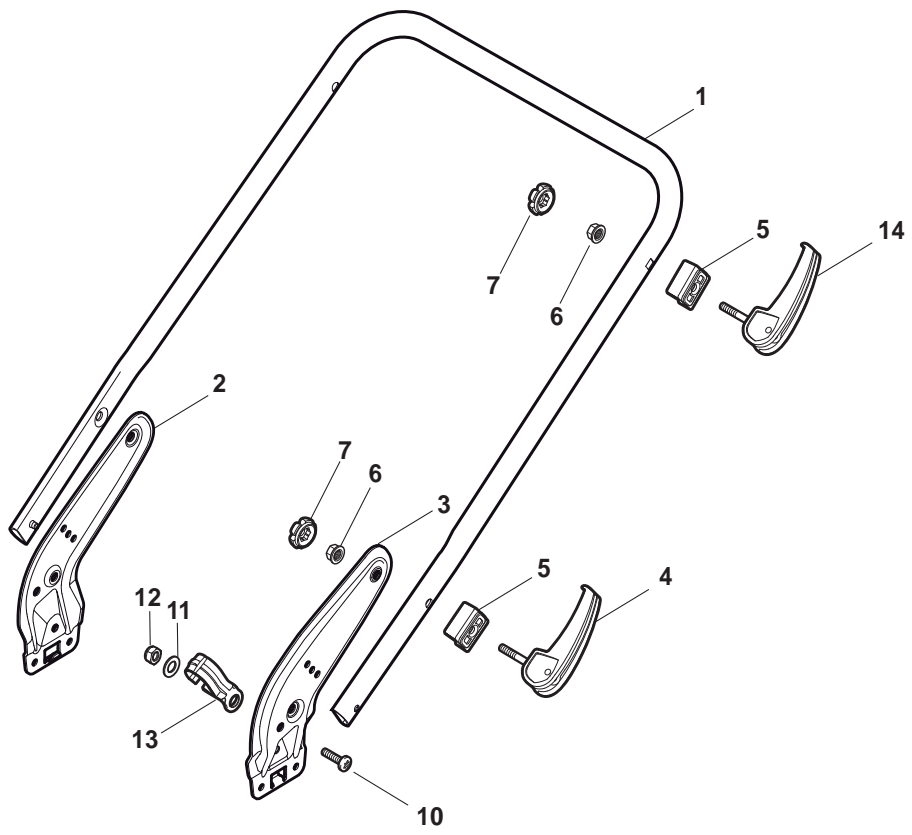

## NTL 534 W TR BBC NTL 534 W TRQ BBC

- Use GLOBAL GARDEN PRODUCT Genuine Spare Parts specified in the parts list for repair and/or replacement.
- The contents described in the parts list may change due to improvement.
- The drawings of the spare parts are only indicative and might not represent the part in question exactly.
- The indications "right" - "left" - "front" - "rear" refer to the position of the operator when using the machine.
- When placing orders of parts for repair and/or replacement, make sure that the illustrated parts list is the one applying to the machine's year of manufacture, as shown on the identification plate attached to the machine.

POS	PART. NO	Q.ty	DESCRIPTION	DESCRIZIONE	DESCRIPTION	BESCHREIBUNG	REMARKS
1	381006719/0	1	Handle, Lower Part	Parte Inf Maniglia	Poignée, Partie Inferieure	Griff, Unterteil	Black
1	381006720/0	1	Handle, Lower Part	Parte Inf Maniglia	Poignée, Partie Inferieure	Griff, Unterteil	Grey
2	381005149/0	1	Bracket, R	Staffa Dx	Etrier Droit	Steigbügel, Rechte	
3	381005151/0	1	Bracket, L	Staffa Sx	Etrier Gauche	Steigbügel, Linke	
4	381003253/0	2	Handle	Maniglia	Poignée	Griff	
5	322680016/0	4	Support	Supporto	Support	Halter	
6	122131750/0	4	Nut	Dado	Ecrou	Mutter	
7	322399835/0	4	Knob	Manopolina	Poignée	Griff	
10	112760605/0	2	Screw	Vite	Vis	Schraube	
11	125038002/1	2	Bush	Bussola	Douille	Büchse	
12	112155000/0	2	Nut	Dado	Ecrou	Mutter	
13	322192156/0	1	Fair Led	Fascetta	Collier	Bowdenzughalter	
14	381103350/0	2	Handle	Maniglia	Poignée	Griff	

POS	PART. NO	Q.ty	DESCRIPTION	DESCRIZIONE	DESCRIPTION	BESCHREIBUNG	REMARKS
1	119216035/0	8	Bearing	Cuscinetto	Coussinet	Lager	
2	381007416/2	4	Wheel Ø 200	Ruota Ø 200	Roue Ø 200	Rad Ø 200	
4	381007417/2	2	Wheel Ø 280	Ruota Ø 280	Roue Ø 280	Rad Ø 280	