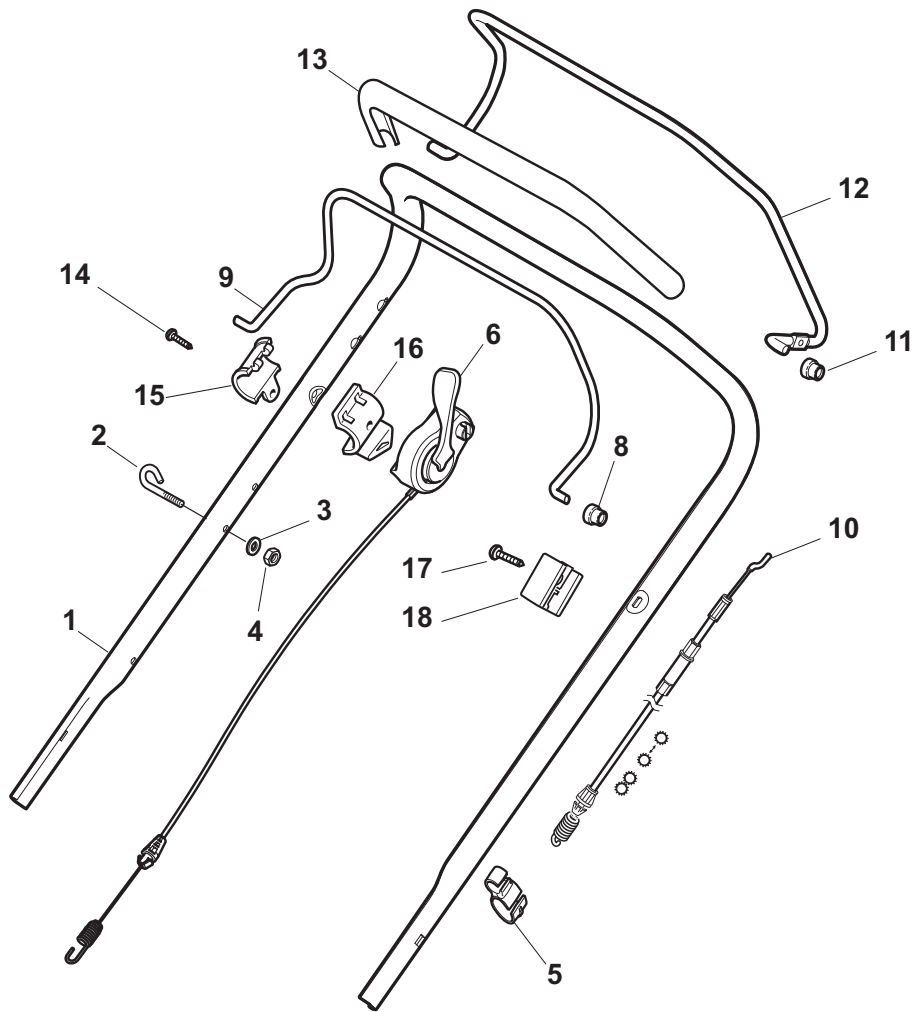

POS	PART. NO	Q.ty	DESCRIPTION	DESCRIZIONE	DESCRIPTION	BESCHREIBUNG	REMARKS
1	381006836/0	1	Handle, Upper Part	Manico, Parte Sup	Mancheron, Partie Superieure	Holm, Oberteil	
2	122430313/0	1	Guide Spring	Molla Guida	Ressort De Guide	Feder Führer	
3	112521330/0	1	Washer	Rosetta	Rondelle	Scheibe	
4	112154510/0	1	Nut	Dado	Ecrou	Mutter	
5	118390020/0	1	Fairlead	Fermacavo	Fixation Cable	Kabelbefestigung	
6	381030060/0	1	Cable, Mechanical Clutch	Cavo Comando Frizione Meccanica	Câble, Commande Embrayage Mecanique	Kabel, Mechanische Kupplung	
8	122041966/0	2	Bush	Bussola	Douille	Büchse	
9	181003332/1	1	Lever, Engine Brake	Leva Freno Motore	Levier Frein Moteur	Hebel, Motorbremse	
10	381030092/0	1	Cable, Rear Drive	Cavo Comando Trazione	Câble, Comm. Traction	Kabel, Antrieb	
11	122041966/0	2	Bush	Bussola	Douille	Büchse	
12	181003301/0	1	Lever, Driving	Leva Trazione	Levier Traction	Antriebhebel	
13	122291050/0	1	Handgrip Black	Impugnatura Manico Nera	Poignée Noir	Handgriff Schwarz	
14	112728688/0	1	Screw	Vite	Vis	Schraube	
15	322545207/1	1	R Protection	Protezione Dx	Protection D	Rechte Schutz	
16	322545208/1	1	L Protection	Protezione Sx	Protection G	Linke Schutz	
17	322551640/0	1	Plate	Piastrina	Plaquette	Plättchen	
18	112727783/0	1	Screw	Vite	Vis	Schraube